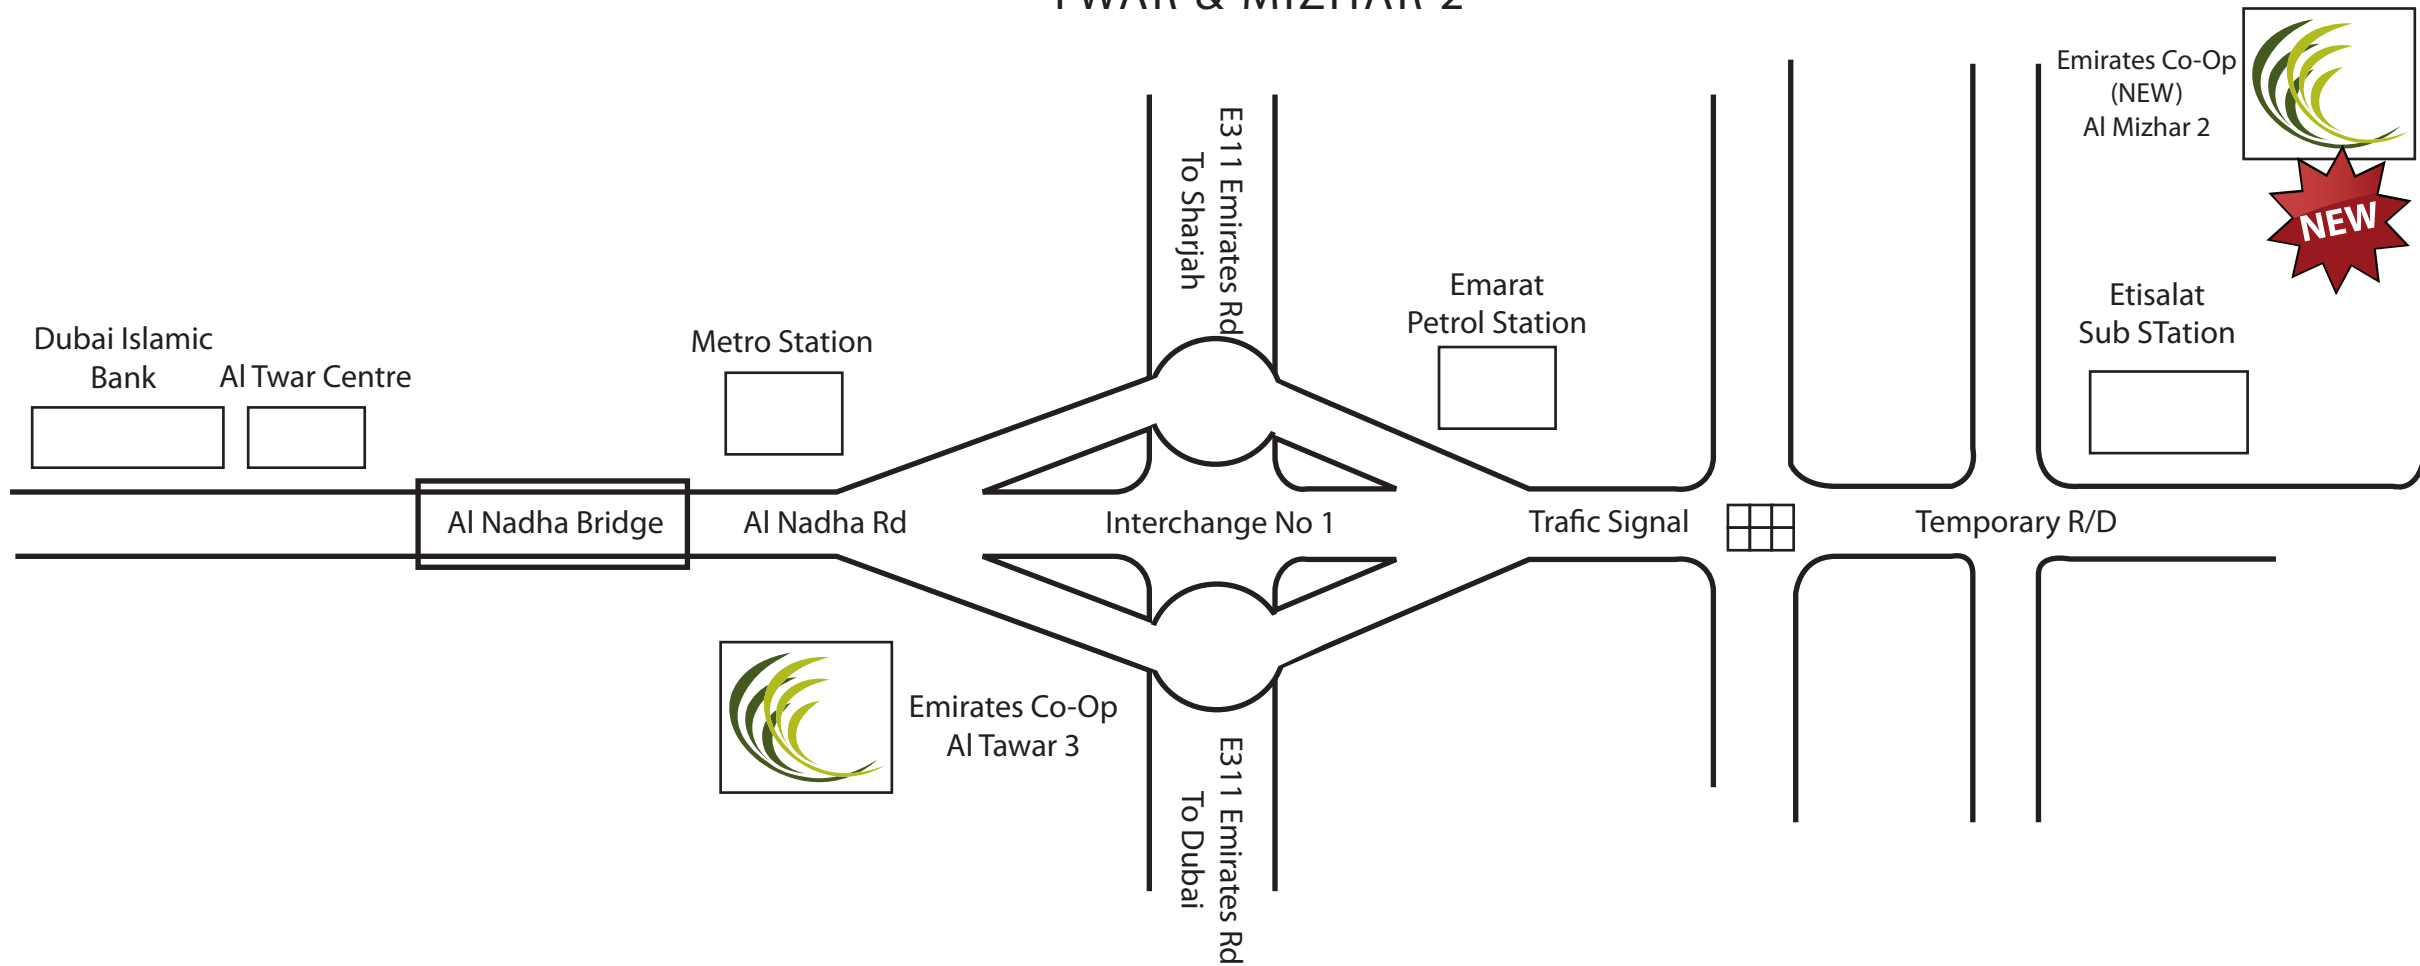

TWAR & MIZHAR 2

Dubai Islamic Bank
Al Twar Centre

Metro Station

Al Nadha Bridge

Al Nadha Rd

Interchange No 1

Traffic Signal

Temporary R/D

Emirates Co-Op
Al Tawar 3

E311 Emirates Rd
To Dubai

E311 Emirates Rd
To Sharjah

Emarat
Petrol Station

Emirates Co-Op
(NEW)
Al Mizhar 2

Etisalat
Sub Station